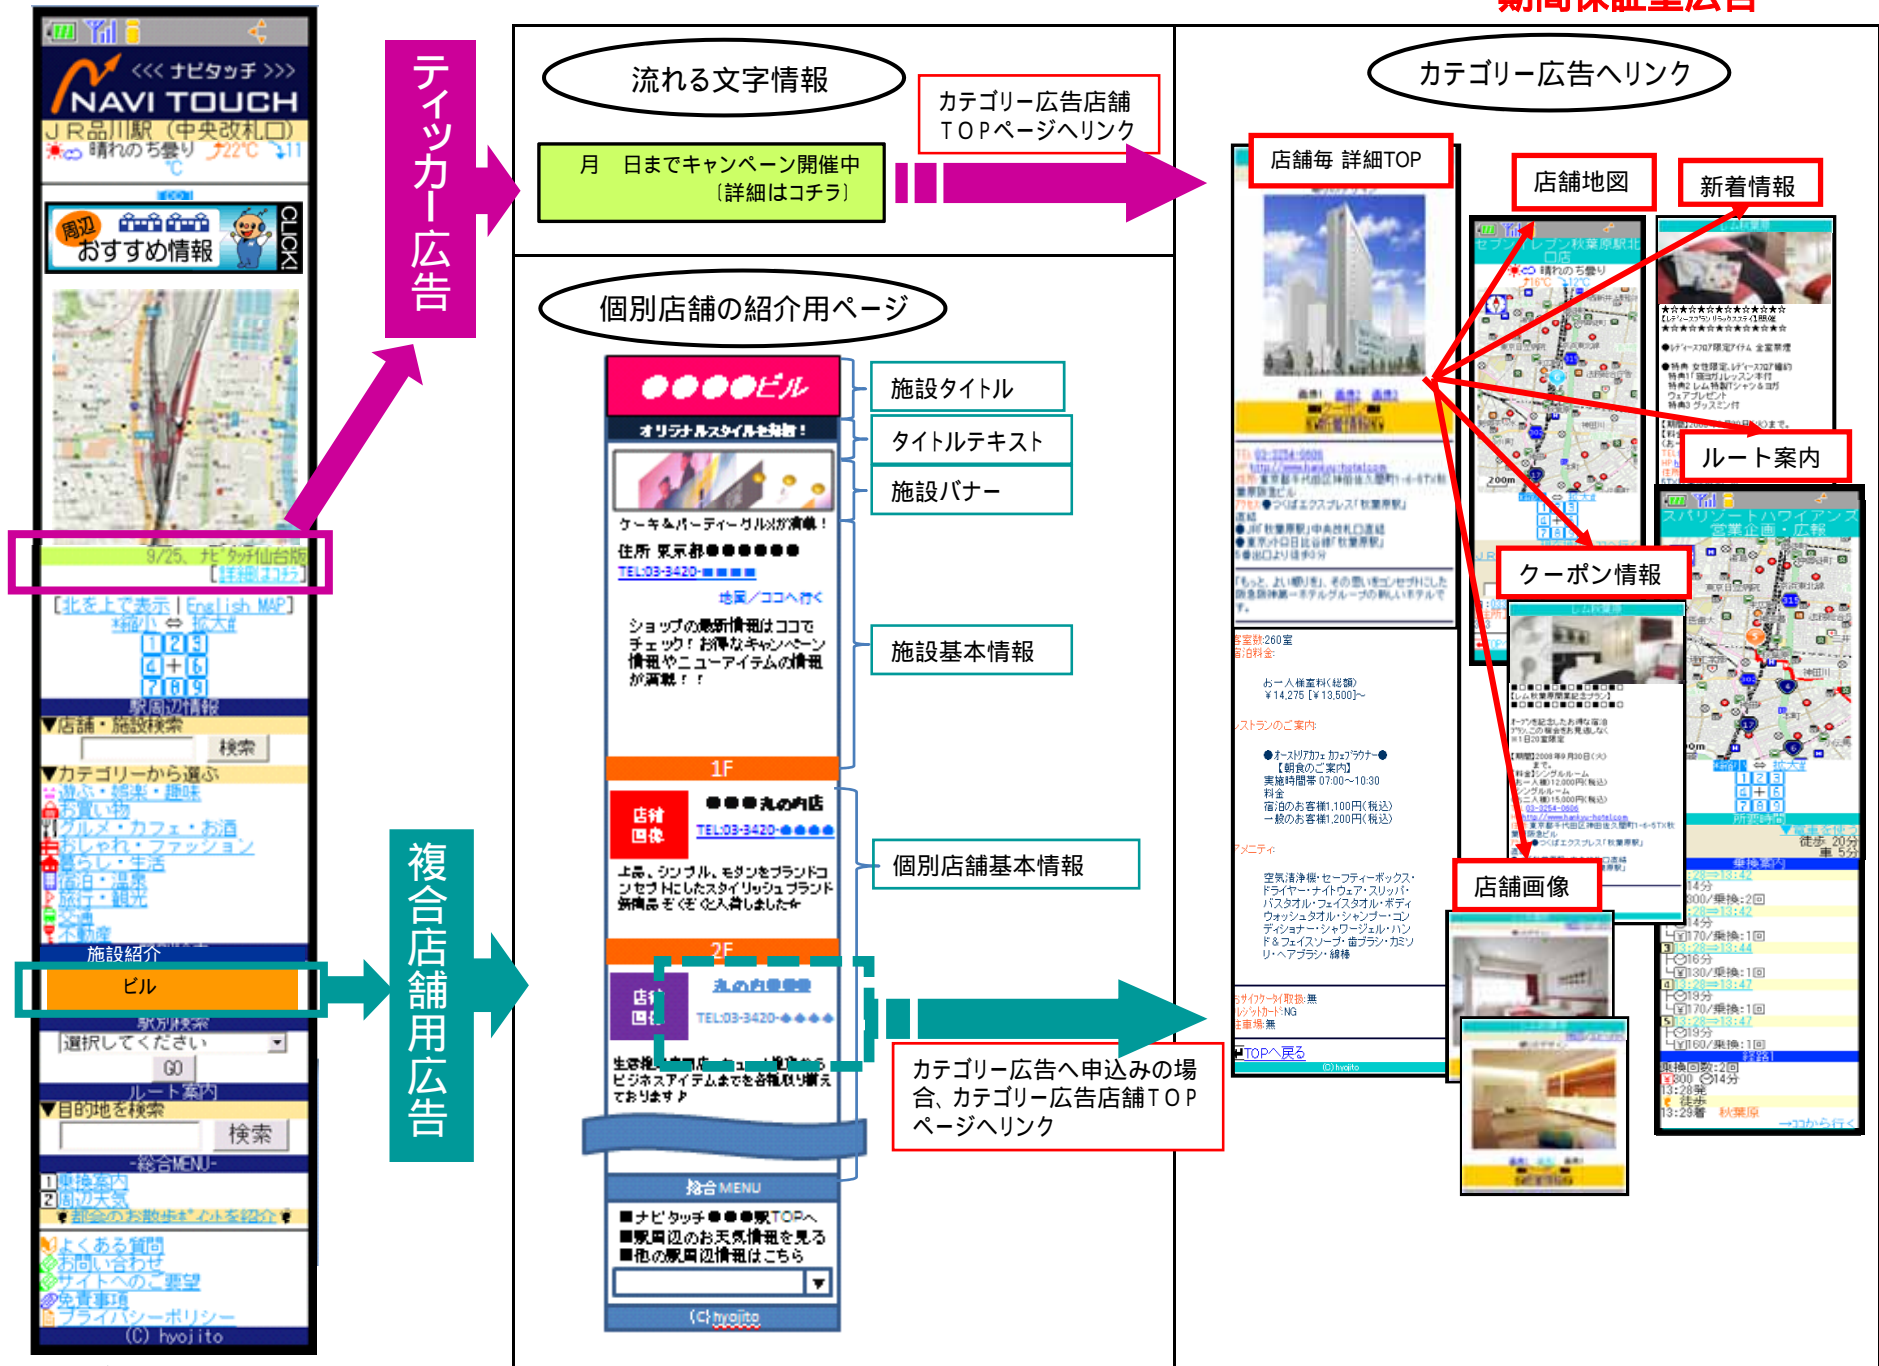

第1階層 (1st Floor): A list of search results for hotels, with a red box highlighting a specific listing.

第2階層 (2nd Floor): A detailed view of a hotel listing, including a "店舗毎 詳細TOP" (Detailed Top for Each Store) section.

店舗毎 詳細TOP (Detailed Top for Each Store): A section showing a list of hotel details, including a "店舗地図" (Store Map) and "クーポン情報" (Coupon Information).

店舗地図 (Store Map): A map showing the location of the hotel and surrounding areas.

クーポン情報 (Coupon Information): A section displaying various coupons and discounts for the hotel.

店舗画像 (Store Image): A section showing multiple images of the hotel's interior and exterior.

新着情報 (New Information): A section displaying the latest news and updates.

ルート案内 (Route Guide): A section displaying a detailed route guide, including a "ルート案内" (Route Guide) map and a "所要時間" (Estimated Time) section.

画面はイメージですので、実際の画面とは異なります。

期間保証型広告

画面はイメージですので、実際の画面とは異なります。